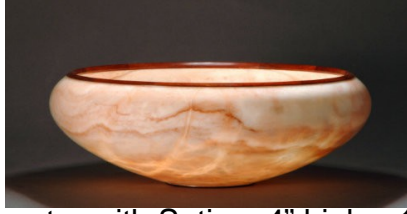

Max Krimmel Colorado Alabaster Turnings

#326 - Colorado Alabaster with Satine, 13.5" high x 8" dia. - retail \$1,800

#527 - Colorado Alabaster with Ebony, 3.5" high x 8.5" dia. - retail \$600

#543 - Colorado Alabaster with Satine, 8.5" x 8.5" dia. - \$1,800

#580 - Colorado Alabaster with Satine, 2" high x 5.5" dia. - retail \$400

#602 - Colorado Alabaster with Imbuya, 3.2" high x 9" dia. - retail \$750

#637 - Colorado Alabaster with Satine, 4" high x 12" dia. - retail \$2,000

#668 - Colorado Alabaster with Satine and paint, 4" high x 7.5" dia. - retail \$1,100

#704 - Colorado Alabaster with Satine and paint, 4" high x 8.5" dia. - retail \$1,900

#723 - Colorado Alabaster with Ebony and paint, 2.5" high x 6" dia. - retail \$500